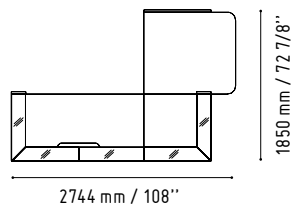

LINEA

It is detail that makes a good design.

Little elements adding character and the quality of materials they are made of.
Front and top elements are made of glass, while the corners are decorated with noble stainless steel.

LGC41LT

A2Z06