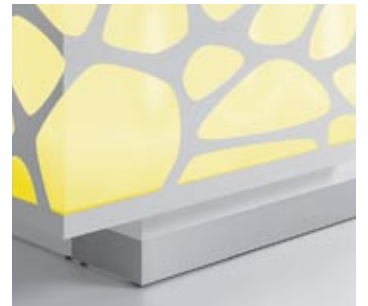

White colour option.

Yellow colour option.

Blue colour option.

Red colour option.

LOR12PG

770 mm / 30 3/8"

IM20S

432 mm / 17"