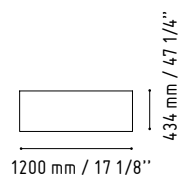

LINEA

It is detail that makes a good design.

Little elements adding character and the quality of materials they are made of.
Front and top elements are made of glass, while the corners are decorated with noble stainless steel.

A2Z06