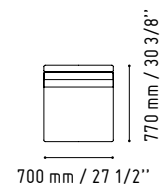

LINEA

It is detail that makes a good design.

Little elements adding character and the quality of materials they are made of.
Front and top elements are made of glass, while the corners are decorated with noble stainless steel.

A2Z06