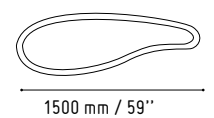

White colour option.

Yellow colour option.

Blue colour option.

Red colour option.

LOR12PG

770 mm / 30 3/8"

IM20S

432 mm / 17"

MM-PU x 2 +  
MM-ON x 2 +  
MM-PO x 2

770 mm / 30 3/8"

SLL15

590 mm / 23 1/4"