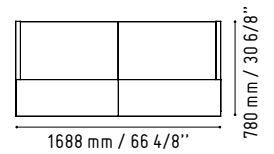

LD09P + LD09L + 2xLD09S0 + NE41