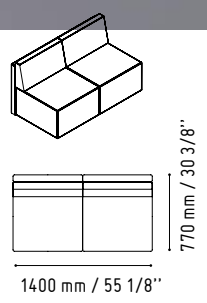

MM-PU x 2 +
MM-ON x 2 +
MM-PO x 2