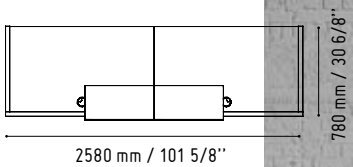

DRITTA

Dritta tempts you with its mystery and elegance.

It does not have unnecessary ornaments because it is a form of decoration on its own. Dritta in Italian means straight, without curves. Therefore, it is only made from the rectangular blocks varied by the diversity of used materials. The new counter may be Italian brunette made of brown plane tree, but it is also available in a light version: light plane tree.

LD13P + LD13L + 2xLDG01L + NE41