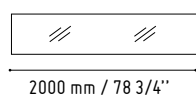

White colour option.

Yellow colour option.

Blue colour option.

Red colour option.

LOR12PG

770 mm / 30 3/8"

IM20S

432 mm / 17"

MM-PU x 2 +  
MM-ON x 2 +  
MM-PO x 2

770 mm / 30 3/8"

SLL15

590 mm / 23 1/4"