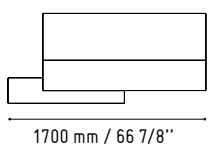

White colour option.

Yellow colour option.

Blue colour option.

Red colour option.

LOR12PG

770 mm / 30 3/8"

IM20S

432 mm / 17"

MM-PU x 2 +  
MM-ON x 2 +  
MM-PO x 2

770 mm / 30 3/8"

SLL15

590 mm / 23 1/4"