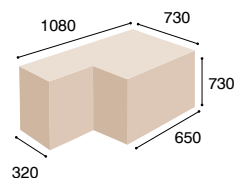

VERIS NET 111SFL CHROM P51PU

Regulacja zagłówka
Headrest adjustment

VERIS 10/101SFL

VERIS 10/101SFL

18,0 kg netto
22,5 kg brutto

VERIS 11/111SFL

VERIS 11/111SFL

19,0 kg netto
24,0 kg brutto