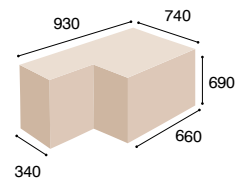

VERIS NET 111SFL CHROM P51PU

Regulacja zagłówka
Headrest adjustment

VERIS 10/101SFL

VERIS 10/101SFL

18,0 kg netto
22,5 kg brutto

VERIS 11/111SFL

VERIS 11/111SFL

19,0 kg netto
24,0 kg brutto