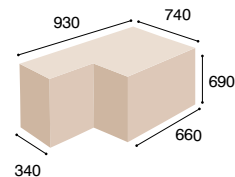

VERIS NET 100/101SFL

16,5 kg netto
21,0 kg brutto