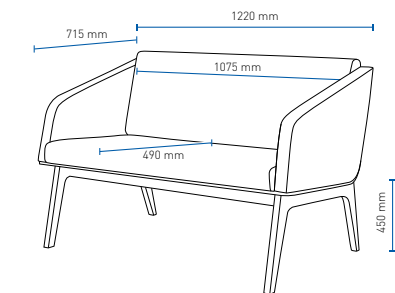

INFORMACJE TECHNICZNE

Dostępne podstawy:

podstawa metalowa – chrom

podstawa drewniana – kolor czarny

Podstawy metalowe zakończone stopkami przegubowymi dopasowującymi się do podłoża.

Podstawy drewniane zakończone ślizgaczami z twardego tworzywa.

Wykończenie kształtki sklejkowej – naturalna brzoza, naturalny dąb, naturalny orzech amerykański.

INFORMACJE OGÓLNE

Kolekcja sof i foteli FIN nawiązuje do najlepszych tradycji polskiego wzornictwa z lat pięćdziesiątych i sześćdziesiątych.

Ponadczasowy design oparto na prostych liniach, harmonijnych kształtach i starannie wykonanych detalach. Jednocześnie meble

z tej kolekcji są bardzo praktyczne i funkcjonalne, a ich bogata wariantowość daje duże możliwości indywidualnej aranżacji

wnętrza. Kolekcja FIN to przede wszystkim dobre naturalne materiały. Wełna na siedziskach oraz kształtki sklejkowe

w naturalnych kolorach drewna – dębu, orzecha i brzozy. Sofy i fotele FIN dostępne są w wersji z podtokiecikami lub bez nich.

EDYCJA 1/2013

Producent zastrzega sobie prawo do zmian konstrukcyjnych oraz zmian parametrów nie pogarszających walorów użytkowych mebli.

DANE KONTAKTOWE

MARBET Sp. z o.o.

43-346 Bielsko-Biała

ul. Chochołowska 28

e-mail: office@marbetstyle.com

www.marbetstyle.com