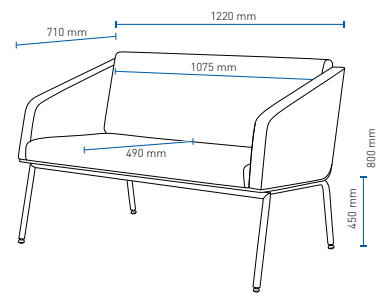

INFORMACJE TECHNICZNE

Dostępne podstawy:

podstawa metalowa – chrom

podstawa drewniana – kolor czarny

Podstawy metalowe zakończone stopkami przegubowymi dopasowującymi się do podłoża.

Podstawy drewniane zakończone ślizgaczami z twardego tworzywa.

Wykończenie kształtki sklejkowej – naturalna brzoza, naturalny dąb, naturalny orzech amerykański.

INFORMACJE OGÓLNE

Kolekcja sof i foteli FIN nawiązuje do najlepszych tradycji polskiego wzornictwa z lat pięćdziesiątych i sześćdziesiątych.

Ponadczasowy design oparto na prostych liniach, harmonijnych kształtach i starannie wykonanych detalach. Jednocześnie meble

z tej kolekcji są bardzo praktyczne i funkcjonalne, a ich bogata wariantowość daje duże możliwości indywidualnej aranżacji

wnętrza. Kolekcja FIN to przede wszystkim dobre naturalne materiały. Wełna na siedziskach oraz kształtki sklejkowe

w naturalnych kolorach drewna – dębu, orzecha i brzozy. Sofy i fotele FIN dostępne są w wersji z podtokiecikami lub bez nich.

EDYCJA 1/2013

Producent zastrzega sobie prawo do zmian konstrukcyjnych oraz zmian parametrów nie pogarszających walorów użytkowych mebli.

DANE KONTAKTOWE

MARBET Sp. z o.o.

43-346 Bielsko-Biała

ul. Chochołowska 28

e-mail: office@marbetstyle.com

www.marbetstyle.com