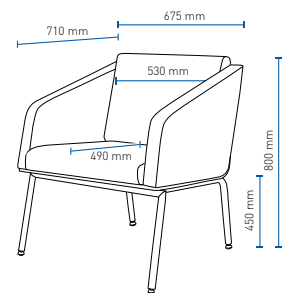

INFORMACJE TECHNICZNE

Dostępne podstawy:

podstawa metalowa – chrom

podstawa drewniana – kolor czarny

Podstawy metalowe zakończone stopkami przegubowymi dopasowującymi się do podłoża.

Podstawy drewniane zakończone ślizgaczami z twardego tworzywa.

Wykończenie kształtki sklejkowej – naturalna brzoza, naturalny dąb, naturalny orzech amerykański.

INFORMACJE OGÓLNE

Kolekcja sof i foteli FIN nawiązuje do najlepszych tradycji polskiego wzornictwa z lat pięćdziesiątych i sześćdziesiątych.

Ponadczasowy design oparto na prostych liniach, harmonijnych kształtach i starannie wykonanych detalach. Jednocześnie meble

z tej kolekcji są bardzo praktyczne i funkcjonalne, a ich bogata wariantowość daje duże możliwości indywidualnej aranżacji

wnętrza. Kolekcja FIN to przede wszystkim dobre naturalne materiały. Wełna na siedziskach oraz kształtki sklejkowe

w naturalnych kolorach drewna – dębu, orzecha i brzozy. Sofy i fotele FIN dostępne są w wersji z podtokiecikami lub bez nich.

EDYCJA 1/2013

Producent zastrzega sobie prawo do zmian konstrukcyjnych oraz zmian parametrów nie pogarszających walorów użytkowych mebli.

DANE KONTAKTOWE

MARBET Sp. z o.o.

43-346 Bielsko-Biała

ul. Chochołowska 28

e-mail: office@marbetstyle.com

www.marbetstyle.com