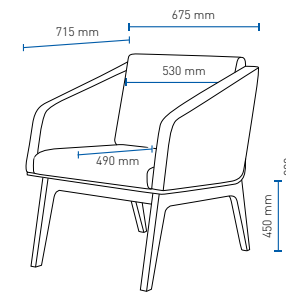

INFORMACJE TECHNICZNE

Dostępne podstawy:

podstawa metalowa – chrom

podstawa drewniana – kolor czarny

Podstawy metalowe zakończone stopkami przegubowymi dopasowującymi się do podłoża.

Podstawy drewniane zakończone ślizgaczami z twardego tworzywa.

Wykończenie kształtki sklejkowej – naturalna brzoza, naturalny dąb, naturalny orzech amerykański.

INFORMACJE OGÓLNE

Kolekcja sof i foteli FIN nawiązuje do najlepszych tradycji polskiego wzornictwa z lat pięćdziesiątych i sześćdziesiątych.

Ponadczasowy design oparto na prostych liniach, harmonijnych kształtach i starannie wykonanych detalach. Jednocześnie meble

z tej kolekcji są bardzo praktyczne i funkcjonalne, a ich bogata wariantowość daje duże możliwości indywidualnej aranżacji

wnętrza. Kolekcja FIN to przede wszystkim dobre naturalne materiały. Wełna na siedziskach oraz kształtki sklejkowe

w naturalnych kolorach drewna – dębu, orzecha i brzozy. Sofy i fotele FIN dostępne są w wersji z podtokiecikami lub bez nich.

EDYCJA 1/2013

Producent zastrzega sobie prawo do zmian konstrukcyjnych oraz zmian parametrów nie pogarszających walorów użytkowych mebli.

DANE KONTAKTOWE

MARBET Sp. z o.o.

43-346 Bielsko-Biała

ul. Chochołowska 28

e-mail: office@marbetstyle.com

www.marbetstyle.com